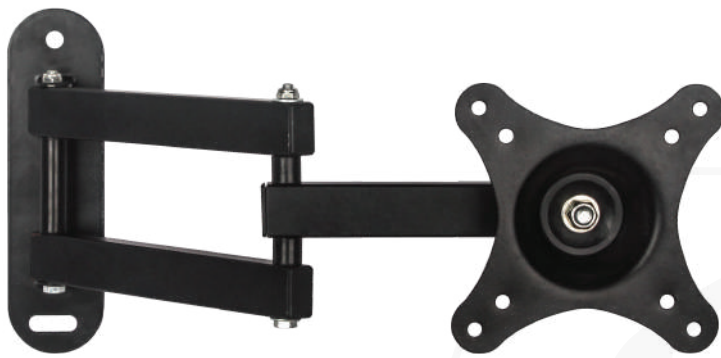

SH 1010P

Low Cost Full-motion Tv Wall Mount

Fits most 10" - 32"

New Design,
New Experience

Screen Size
10"-32"

Weight Capacity
10Kg

VESA Compatible
100x100

Swivel Range
+45° - -45°