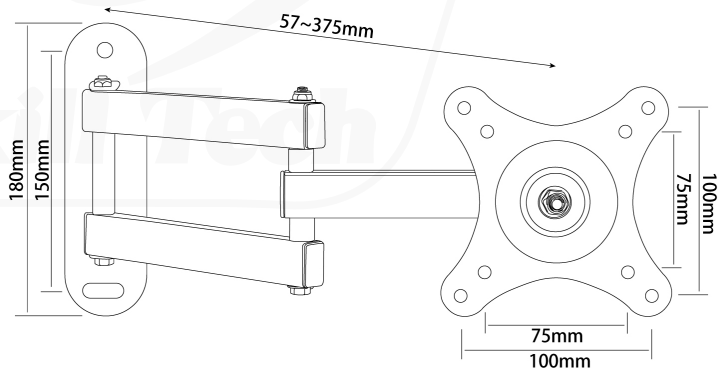

SH 1010P

Low Cost Full-motion Tv Wall Mount

Fits most 10" - 32"

New Design,
New Experience

Screen Size
10"-32"

Weight Capacity
10Kg

VESA Compatible
100x100

Swivel Range
+45° - -45°